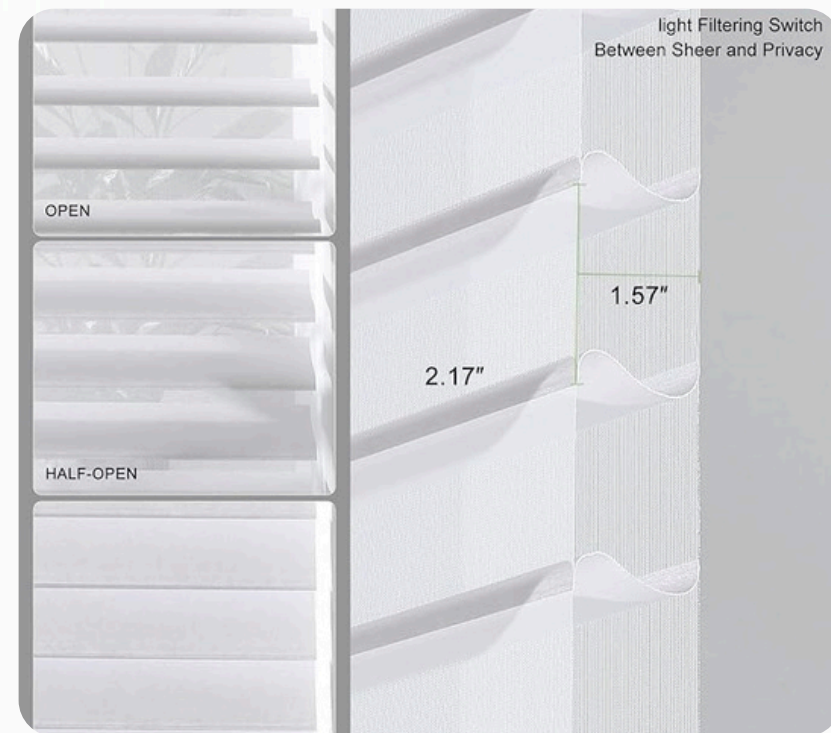

SHANGRI-LA BLINDS

Triple shades, best Quality Window Shade System. The art of living is everywhere. The Infinite Originality.

Semi-blackout and full-blackout roller blinds series; rich in colors and various designs, which can be matched with the corresponding environment.